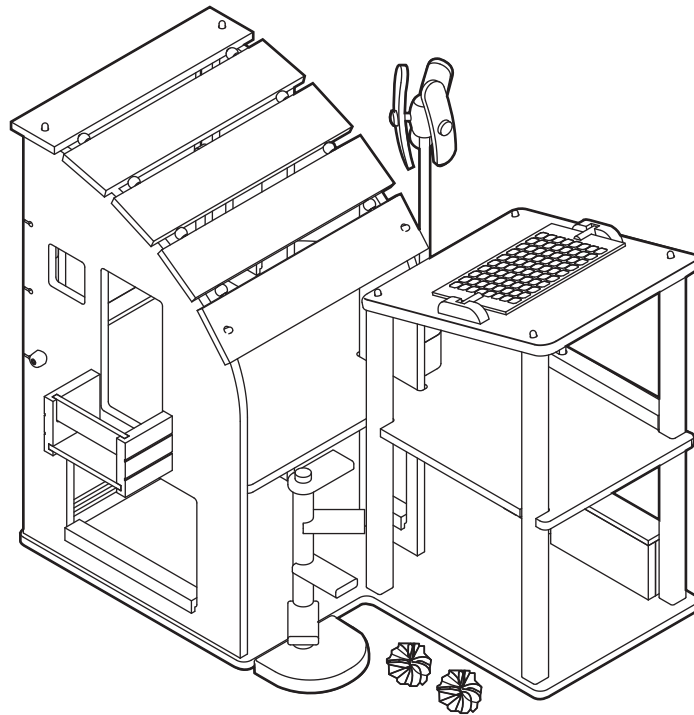

Instruction

To be assembled by adults only

7155 GREEN DOLLHOUSE

WARNING:
CHOKING HAZARD-Small Parts
Not for children under 3 years.
 The toy is to be assembled by an adult.
 Some parts of this product are small.
 Keep out of baby's reach.

Parts List

@ x 16

(O) x 1

(P) x 1

(Q) x 1

(R) x 1

(S) x 1

(T) x 1